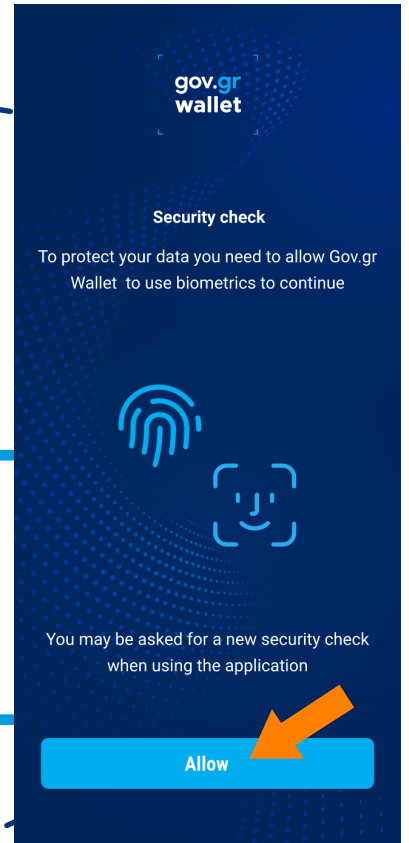

# Instructions for Non-Greek residents

HELLENIC REPUBLIC  
Ministry of Digital Governance

govgr

# Download gov.gr wallet app on your device

A

B

# A

8

Scan the ticket's QR code or insert the code manually. The ticket should appear on your screen.

9

10

On the next screen, you must authenticate quickly using NFC or Skip this step.

If you select validating your passport with NFC Then confirm with biometrics to proceed