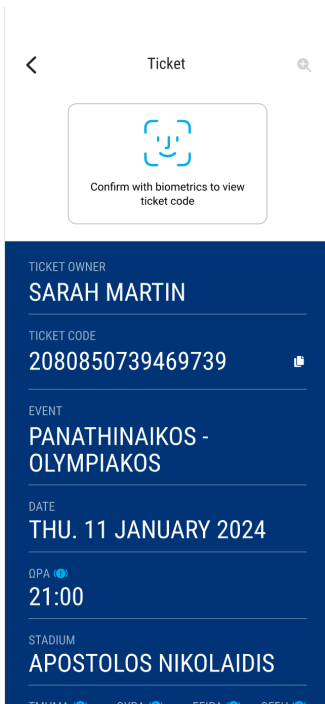

# A

8

Scan the ticket's QR code or insert the code manually. The ticket should appear on your screen.

9

10

On the next screen, you must authenticate quickly using NFC or Skip this step.

If you select validating your passport with NFC Then confirm with biometrics to proceed

11

Here you are! You can use the generated ticket QR or barcode to enter the venue!