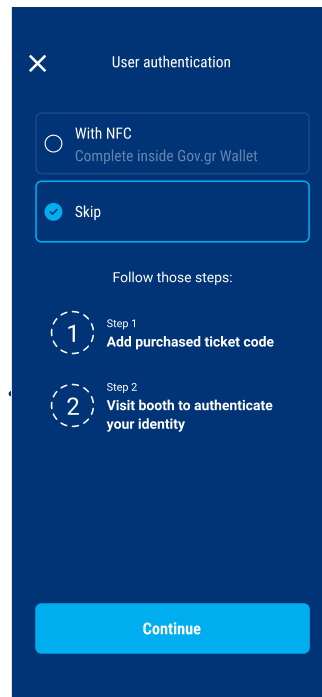

# Instructions for Non-Greek residents

HELLENIC REPUBLIC  
Ministry of Digital Governance

govgr

# Download gov.gr wallet app on your device

A

B

# A

8

Scan the ticket's QR code or insert the code manually. The ticket should appear on your screen.

9

10

On the next screen, you must authenticate quickly using NFC or Skip this step.

If you select validating your passport with NFC Then confirm with biometrics to proceed

11

Here you are! You can use the generated ticket QR or barcode to enter the venue!