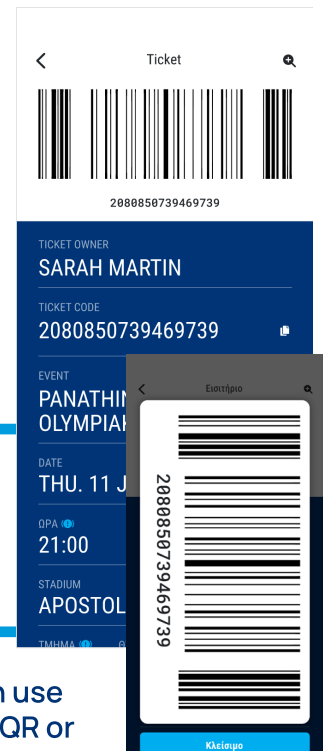

# A

8

Scan the ticket's QR code or insert the code manually. The ticket should appear on your screen.

9

10

On the next screen, you must authenticate quickly using NFC or Skip this step.

If you select validating your passport with NFC Then confirm with biometrics to proceed

11

Here you are! You can use the generated ticket QR or barcode to enter the venue!