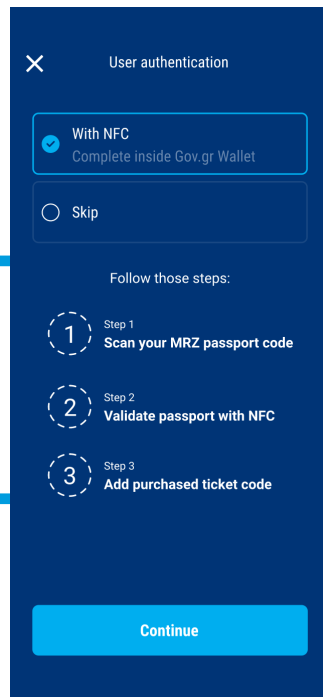

# Download gov.gr wallet app on your device

A

B

# A

8

Scan the ticket's QR code or insert the code manually. The ticket should appear on your screen.

9

10

On the next screen, you must authenticate quickly using NFC or Skip this step.

If you select validating your passport with NFC Then confirm with biometrics to proceed

11

Here you are! You can use the generated ticket QR or barcode to enter the venue!