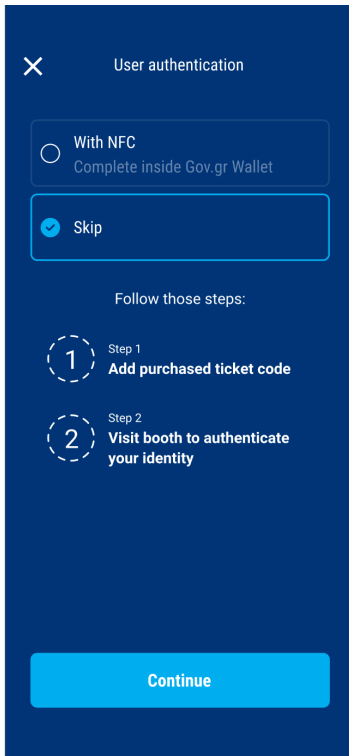

B

4

If the NFC validation fails or you Skip the NFC step, you will need to:

Add the purchased ticket code