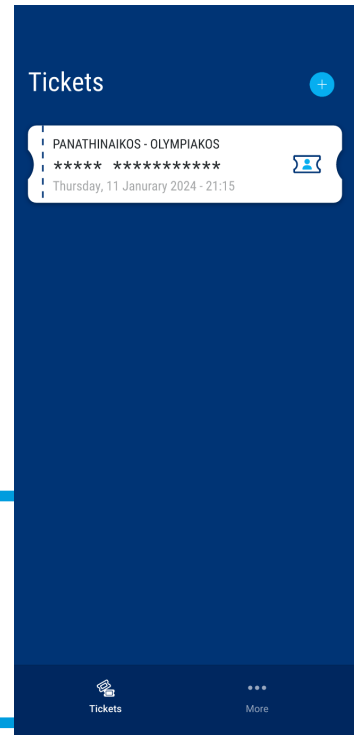

B

4

If the NFC validation fails or you Skip the NFC step, you will need to:

Add the purchased ticket code

5

Enjoy the game!

Visit a designated ticket booth outside the event to authenticate your identity.

6