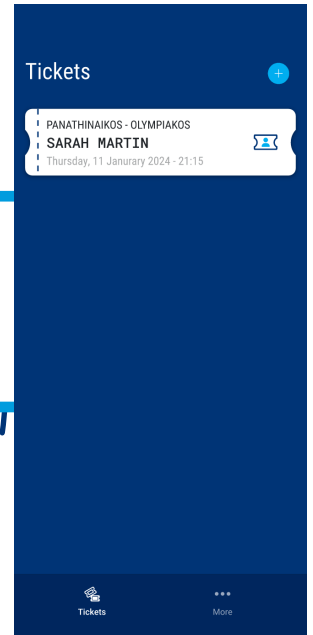

# Download gov.gr wallet app on your device

A

B

# A

8

Scan the ticket's QR code or insert the code manually. The ticket should appear on your screen.

9

10

On the next screen, you must authenticate quickly using NFC or Skip this step.

If you select validating your passport with NFC Then confirm with biometrics to proceed